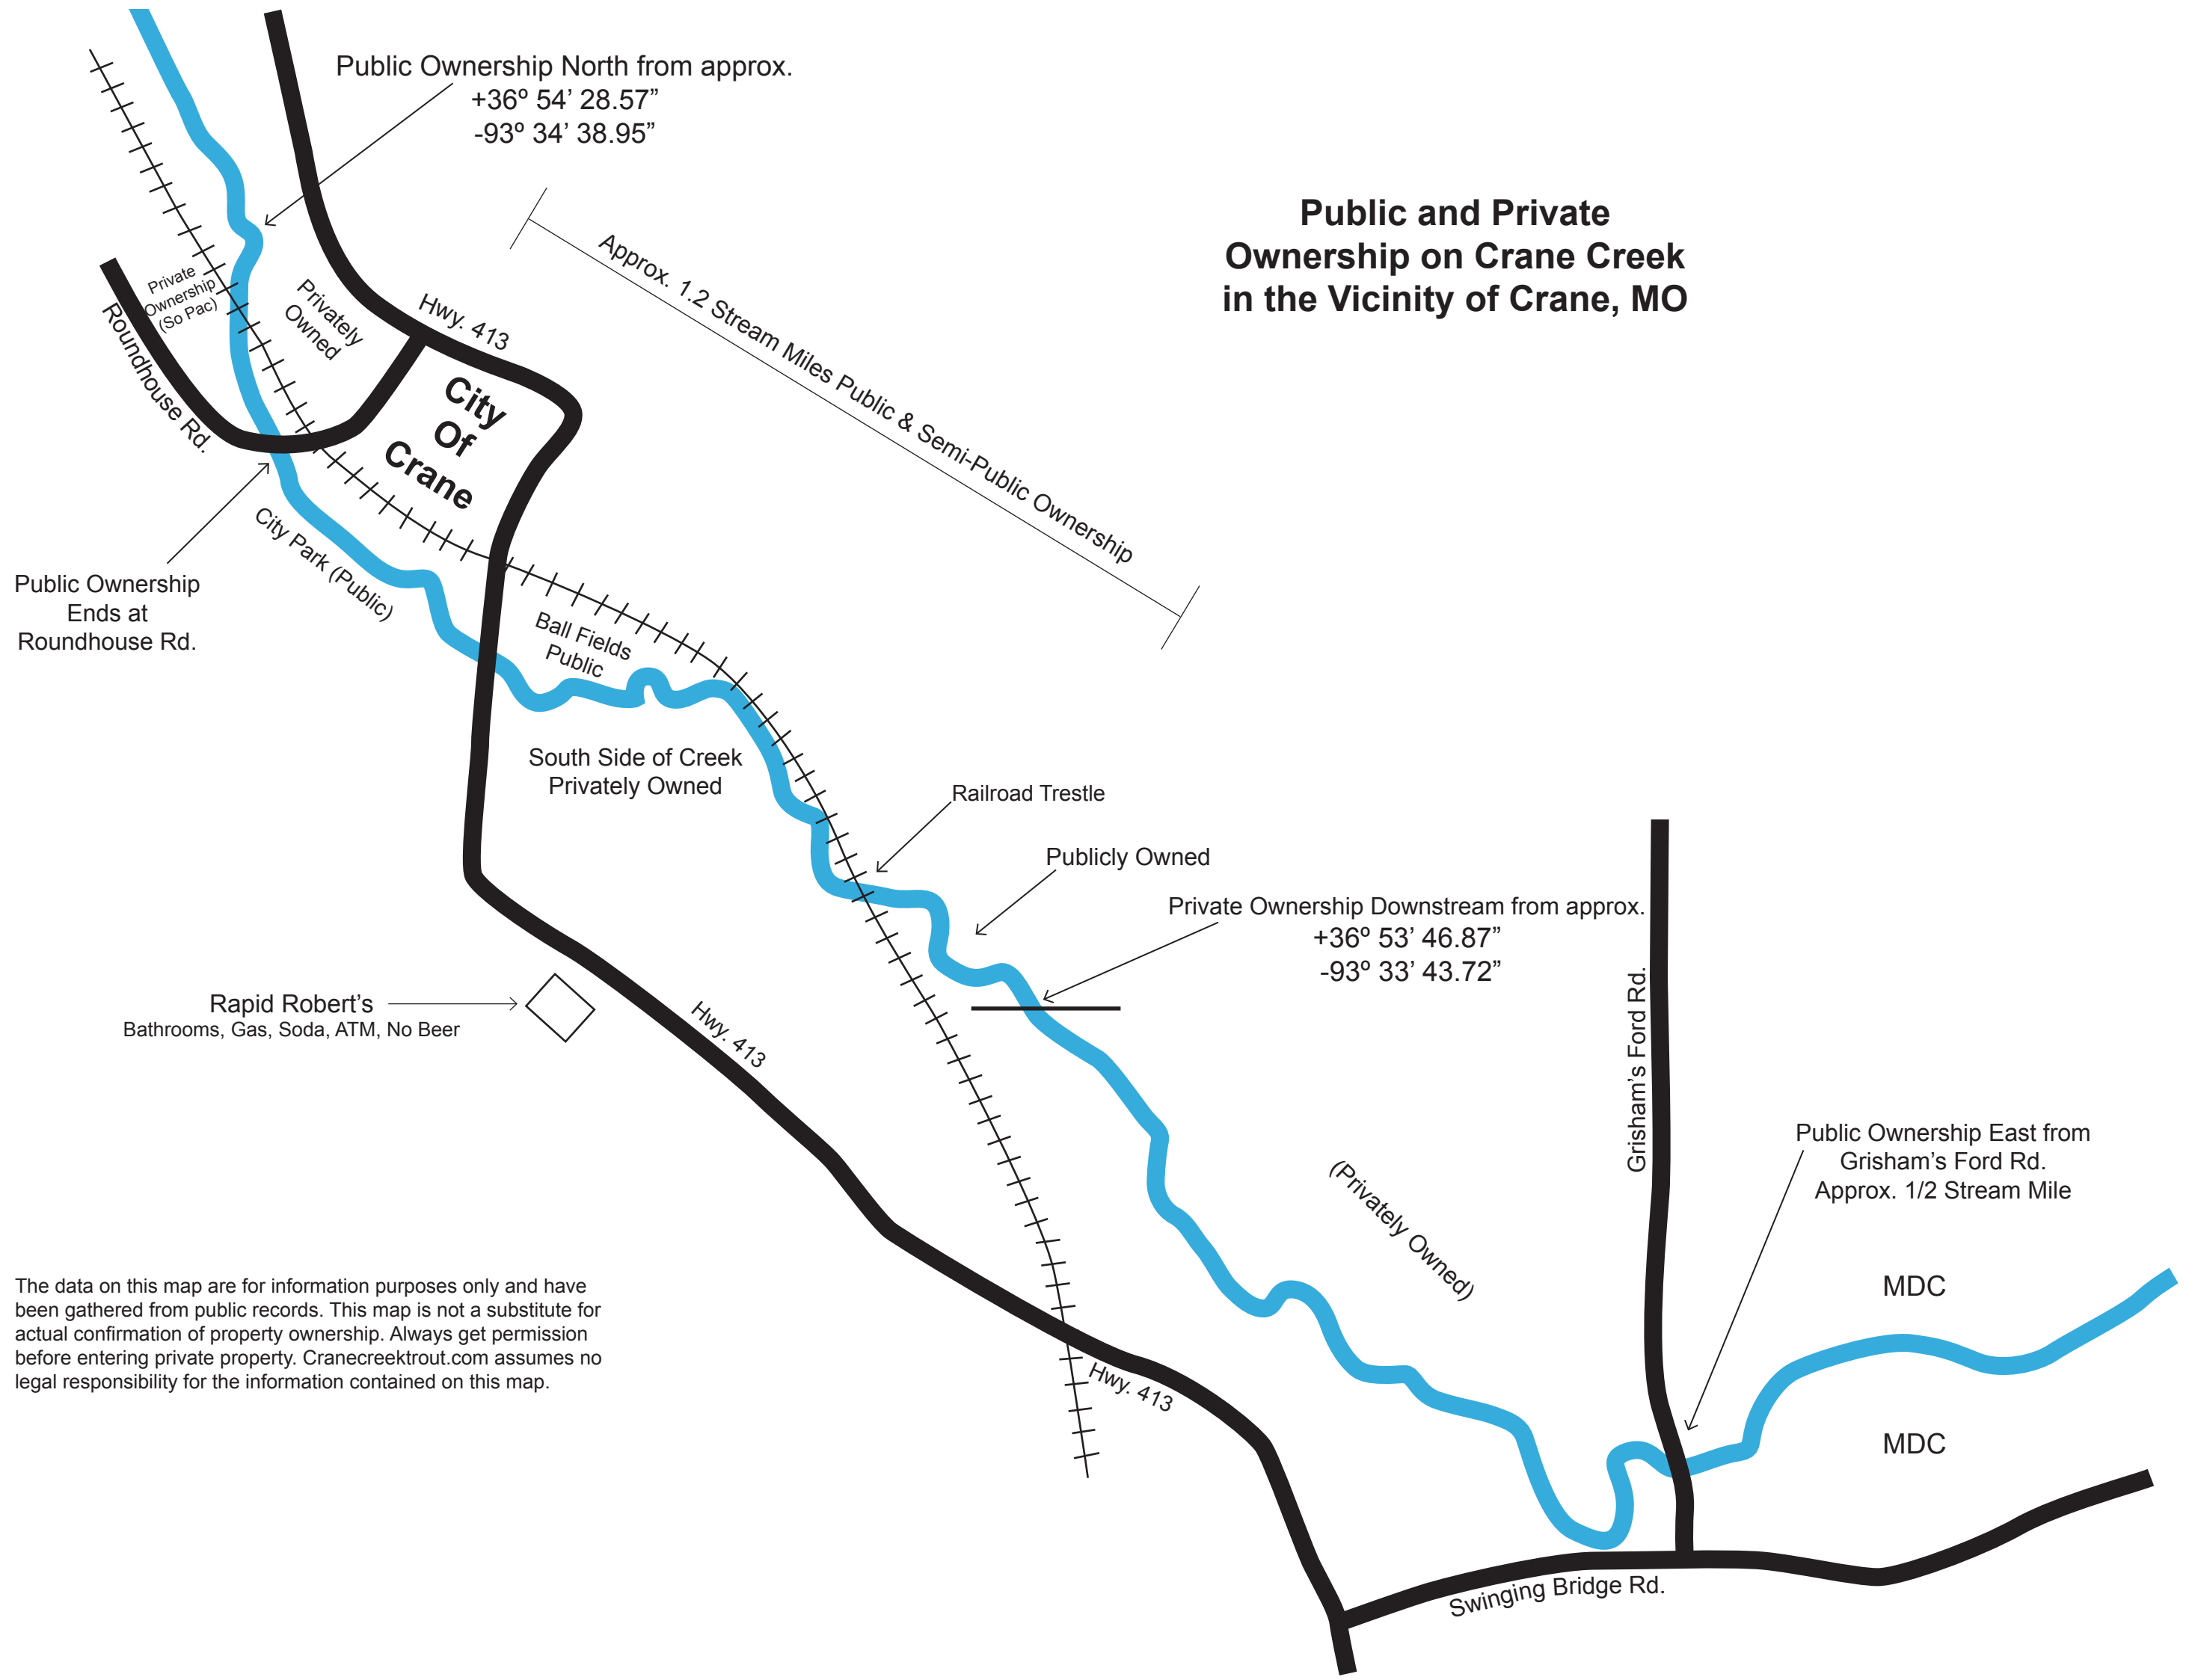

## Public and Private Ownership on Crane Creek in the Vicinity of Crane, MO

The data on this map are for information purposes only and have been gathered from public records. This map is not a substitute for actual confirmation of property ownership. Always get permission before entering private property. Cranecreektrout.com assumes no legal responsibility for the information contained on this map.